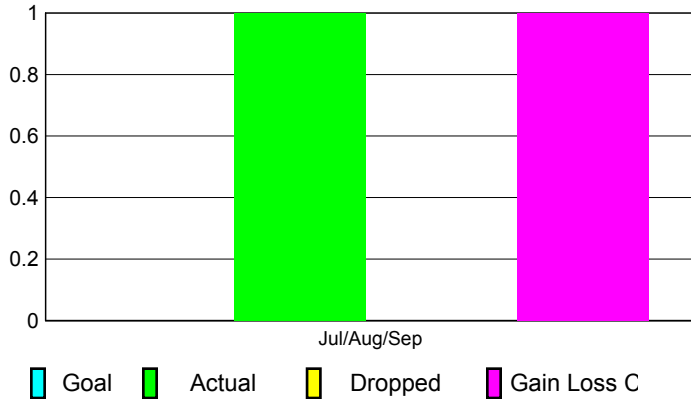

2010-2011 GMT Reports for District (or Undistricted) **District 301A1**

GMT: Doctor DATUK K NAGARATNA

Location: PHILIPPINES

GMT CA: 5

CLUBS

Club Results
2010-2011

Clubs
2009-2010

Month	New Club Goal	Actual New Clubs	Actual Dropped Clubs	Gain/Loss of Clubs	Gain/Loss of Clubs
Jul/Aug/Sep	0	1	0	1	2
Totals	0	1	0	1	2

Club Results 2010-2011

Goal, New, Dropped, Gain/Loss

Comparison of Club Gain/Loss

Current Year Compared to the Previous Year

YTD Status Quo Clubs 2010-2011

Status Quo Clubs Compared to Status Quo Members

MEMBERSHIP