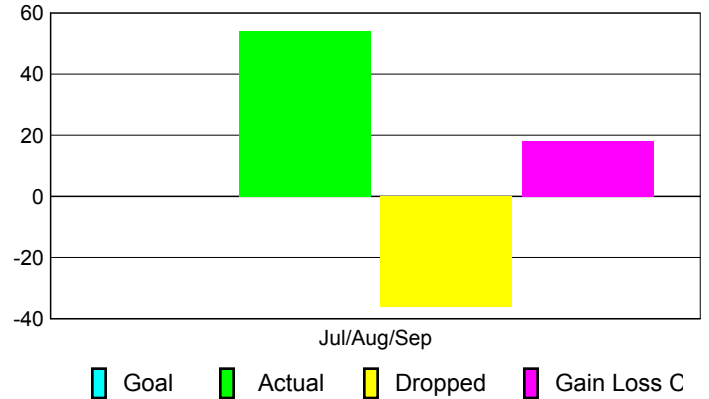

Membership Results 2010-2011

Goal, New, Dropped, Gain/Loss